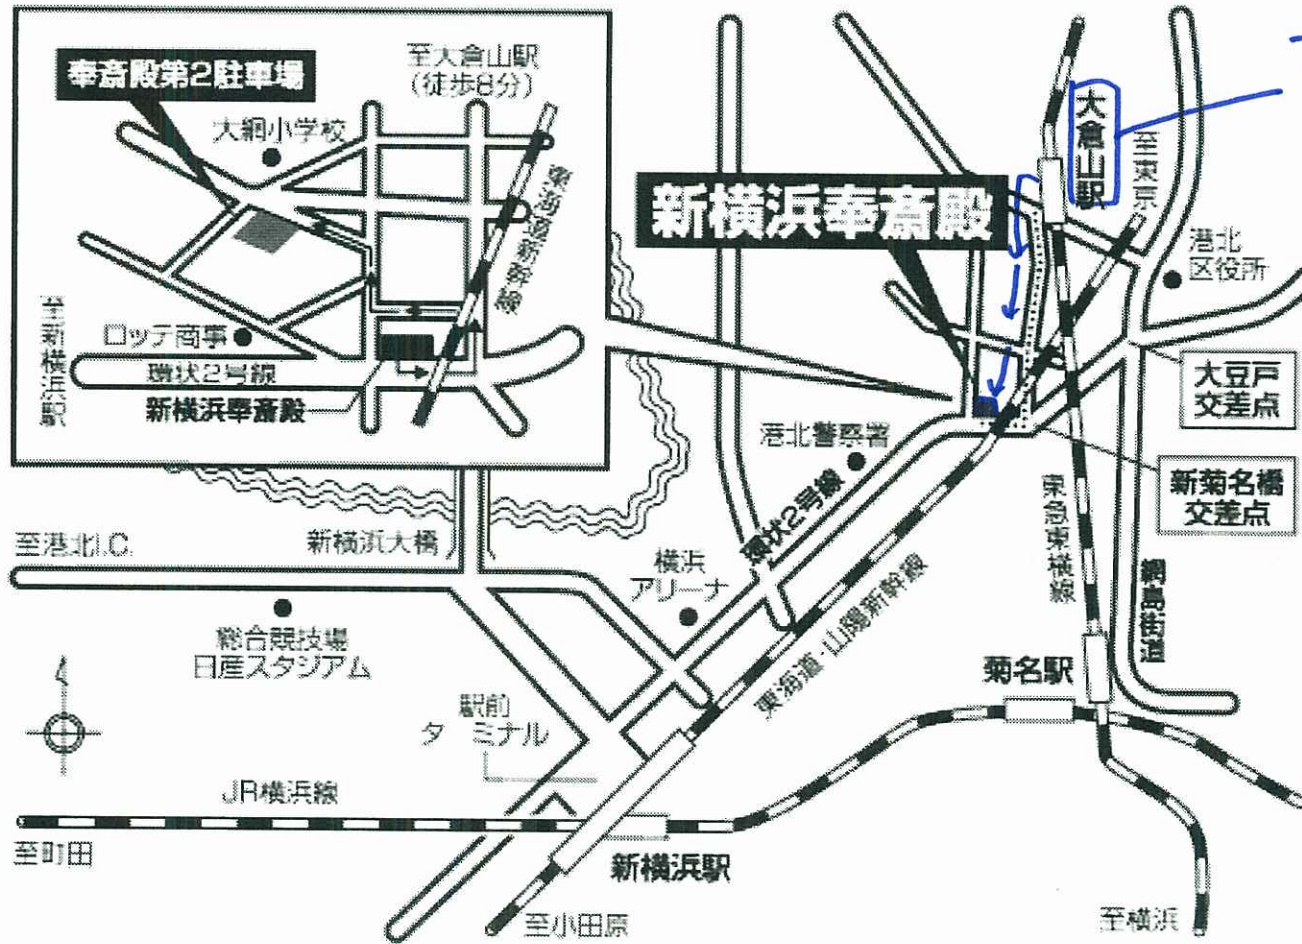

# Shinyokohama Hosaiden

7-10-8 Kikuna, Kohoku-ku, Yokohama

tel: 045-541-6677

Tokyu Toyoko Line  
Okurayama Sta.  
(pls. take a local line  
and not express line)  
8-min. walk

〒222-0011 横浜市港北区菊名7-10-8 (港北警察署そば)