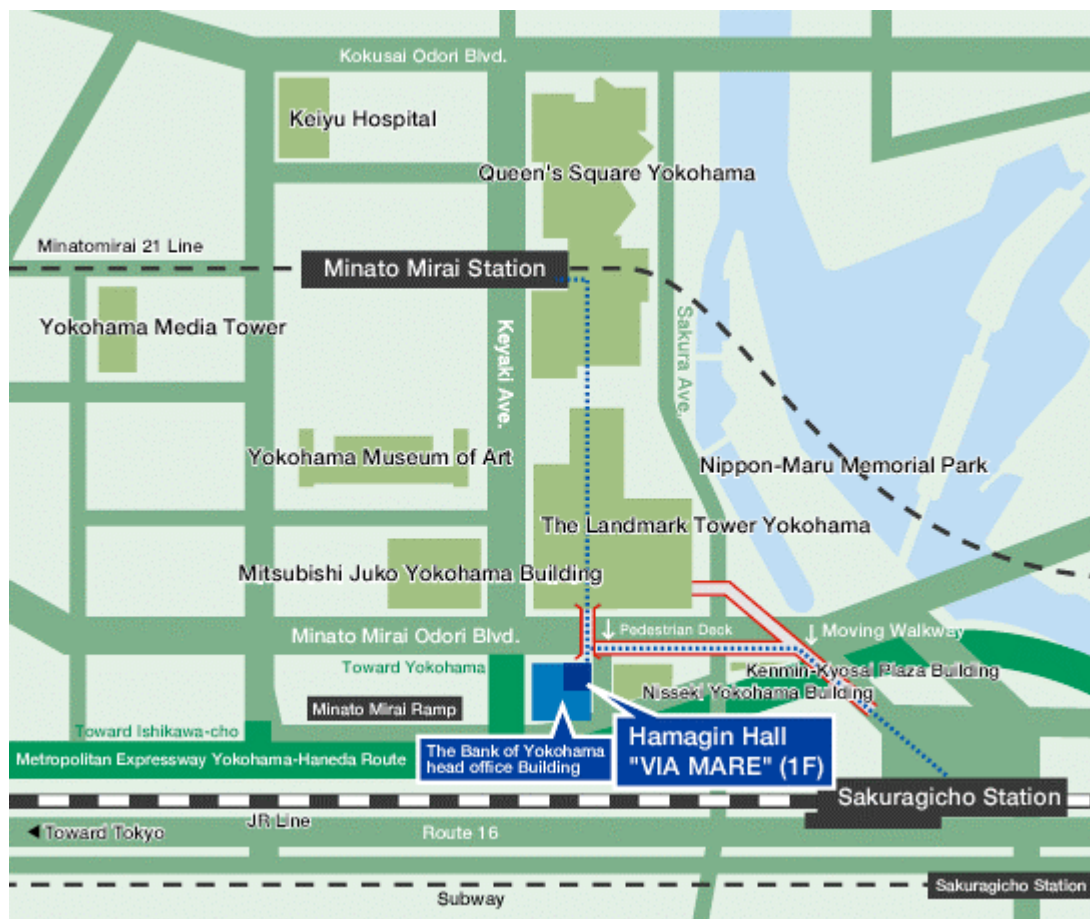

Access

Traffic Information

< By Air >

[Narita Airport]