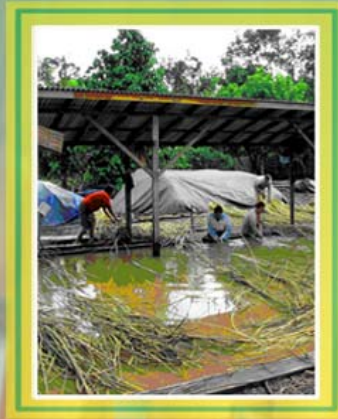

DEVELOPMENT OF SUSTAINABLE RATTAN
PRODUCTION AND UTILIZATION THROUGH
PARTICIPATION OF RATTAN SMALLHOLDERS
AND INDUSTRY IN INDONESIA
ITTO PD 108/01 Rev. 3(1)

Technical Report

Establishment of Commercial Rattan Cultivation to Ensure Sustainable and Continuous Supply of Raw Material for Rattan Industry in Indonesia