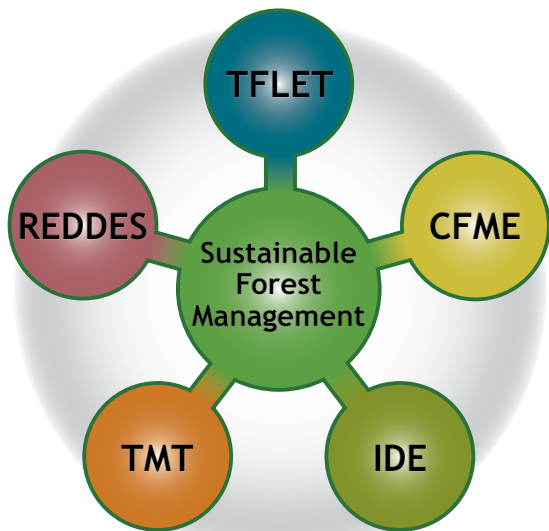

# The ITTO Thematic Programmes: a road to sustainability

Photo: G. Breulmann

## The Thematic Programmes:

- Tropical Forest Law Enforcement, Governance and Trade (TFLET)
- Reducing Deforestation and Forest Degradation and Enhancing Environmental Services in Tropical Forests (REDDES)
- Community Forest Management and Enterprises (CFME)
- Trade and Market Transparency (TMT)
- Industry Development and Efficiency (IDE)