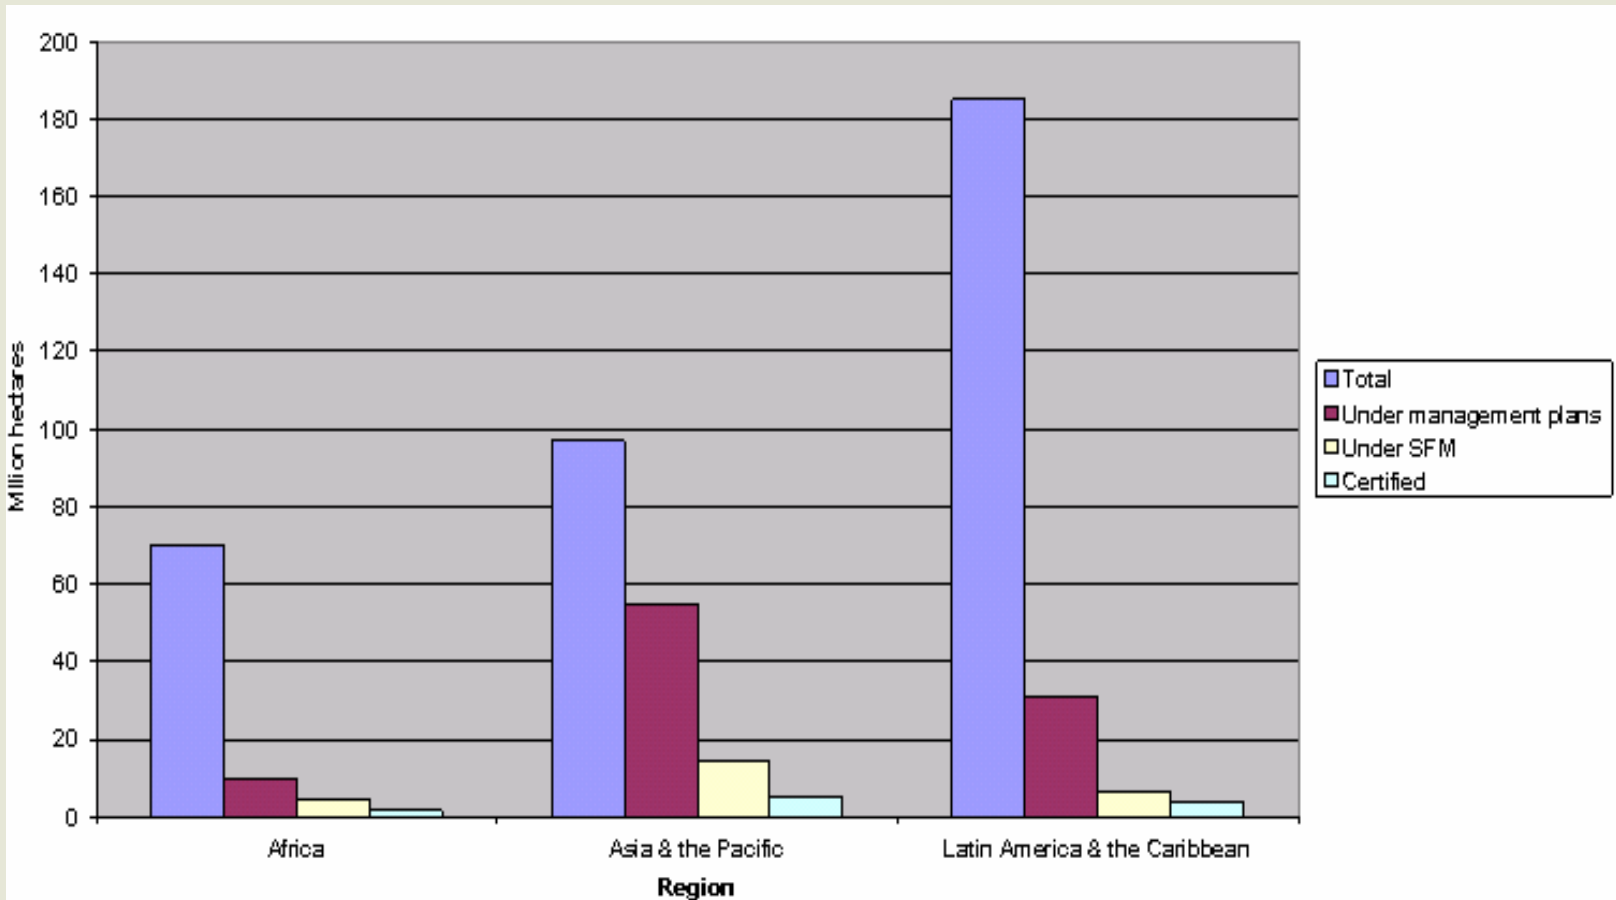

Key finding of *Status of Tropical Forest Management 2005*

Source: ITTO 2006. *Status of Tropical Forest Management 2005*.

The overall proportion of the PFE under SFM remains very low, at less than 5% of the total PFE